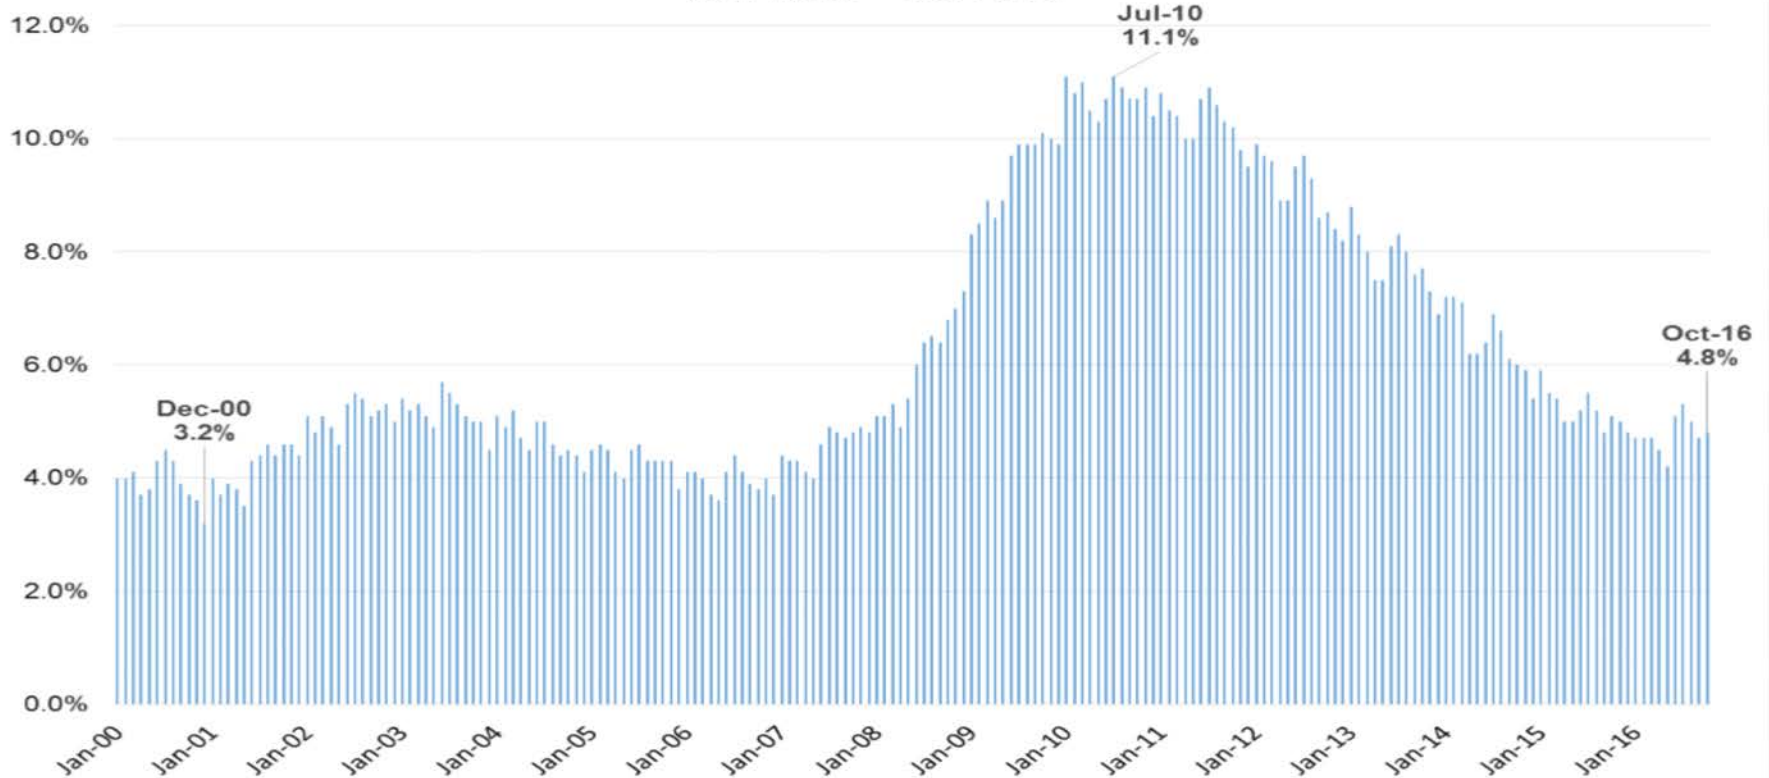

Are The Economic Conditions Right?

- What is the unemployment rate in my area?

**San Diego County
Civilian Unemployment Rate**
Jan 2000 - Oct 2016

Are The Economic Conditions Right?

- How does my area compare to others?

Monthly Labor Force Data for Counties

October 2016 - Preliminary

Data Not Seasonally Adjusted

COUNTY	RANK BY RATE	LABOR FORCE	EMPLOYMENT	UNEMPLOYMENT	RATE
STATE TOTAL	---	19,463,400	18,432,400	1,031,100	5.3%
IMPERIAL	58	79,500	62,000	17,500	22.0%
LOS ANGELES	19	5,142,000	4,880,900	261,000	5.1%
ORANGE	7	1,643,600	1,576,400	67,200	4.1%
RIVERSIDE	36	1,058,900	992,100	66,800	6.3%
SAN BERNARDINO	31	946,900	891,600	55,300	5.8%
SAN DIEGO	15	1,598,600	1,522,500	76,100	4.8%