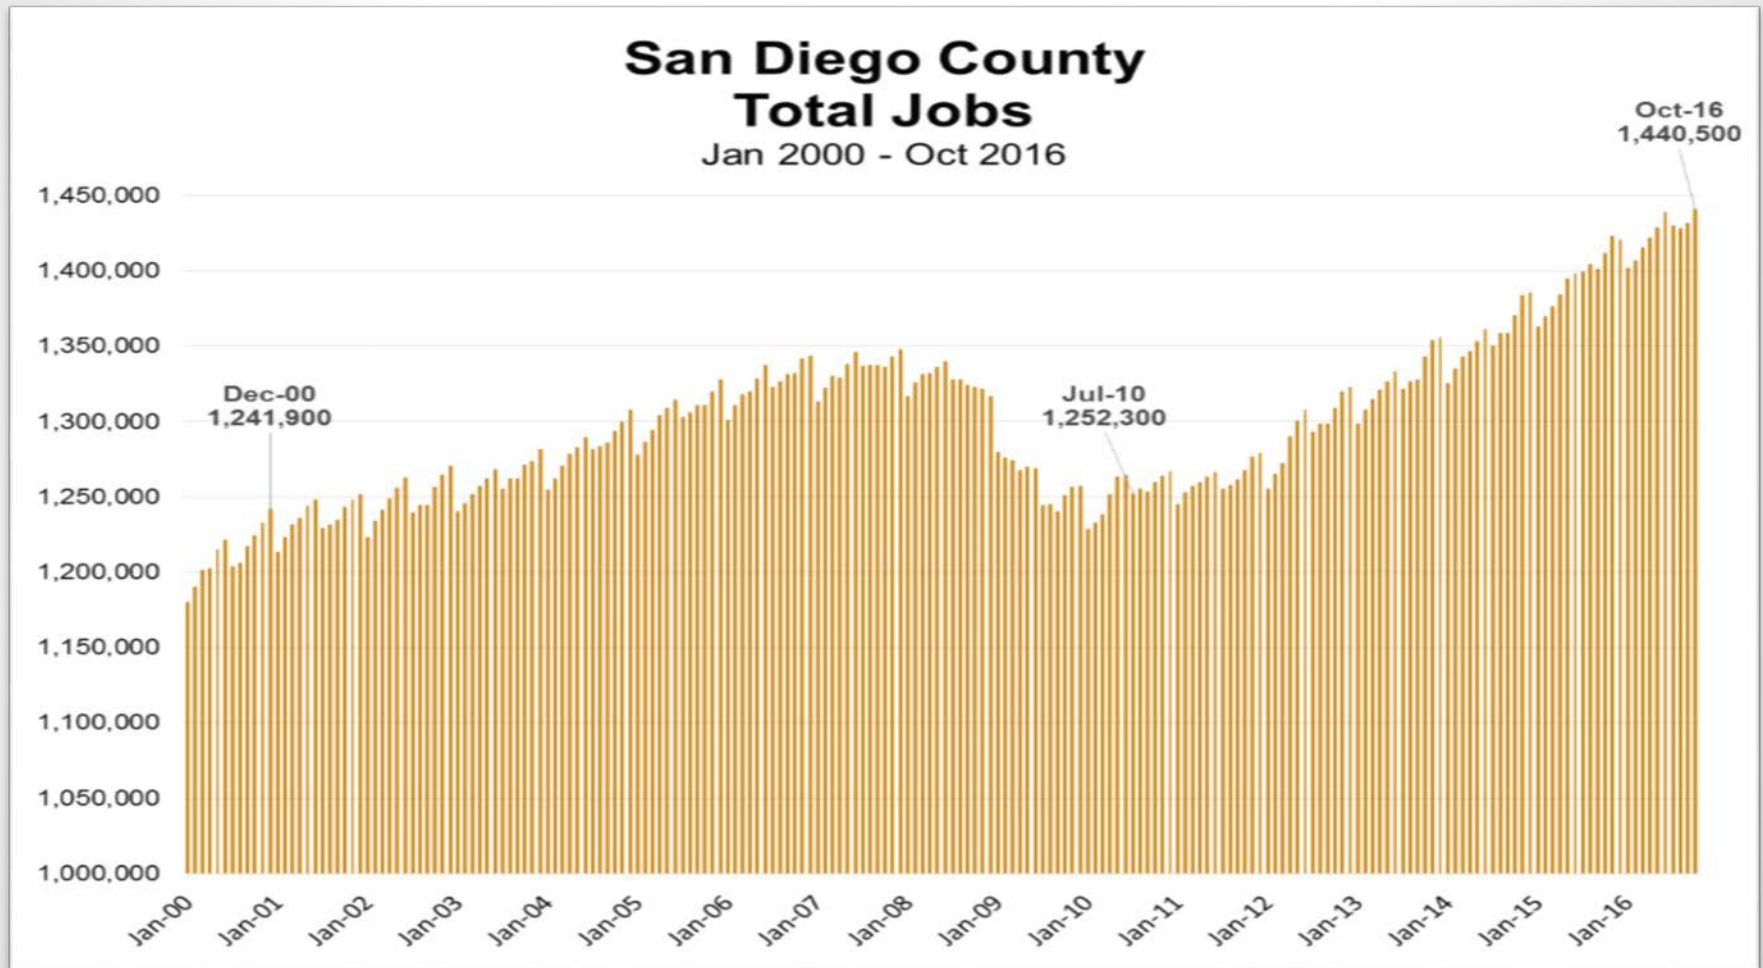

Are The Economic Conditions Right?

- How does my area compare to others?

Monthly Labor Force Data for Counties

October 2016 - Preliminary

Data Not Seasonally Adjusted

COUNTY	RANK BY RATE	LABOR FORCE	EMPLOYMENT	UNEMPLOYMENT	RATE
STATE TOTAL	---	19,463,400	18,432,400	1,031,100	5.3%
IMPERIAL	58	79,500	62,000	17,500	22.0%
LOS ANGELES	19	5,142,000	4,880,900	261,000	5.1%
ORANGE	7	1,643,600	1,576,400	67,200	4.1%
RIVERSIDE	36	1,058,900	992,100	66,800	6.3%
SAN BERNARDINO	31	946,900	891,600	55,300	5.8%
SAN DIEGO	15	1,598,600	1,522,500	76,100	4.8%

Are The Economic Conditions Right? Cont.

- How my jobs are in my area?