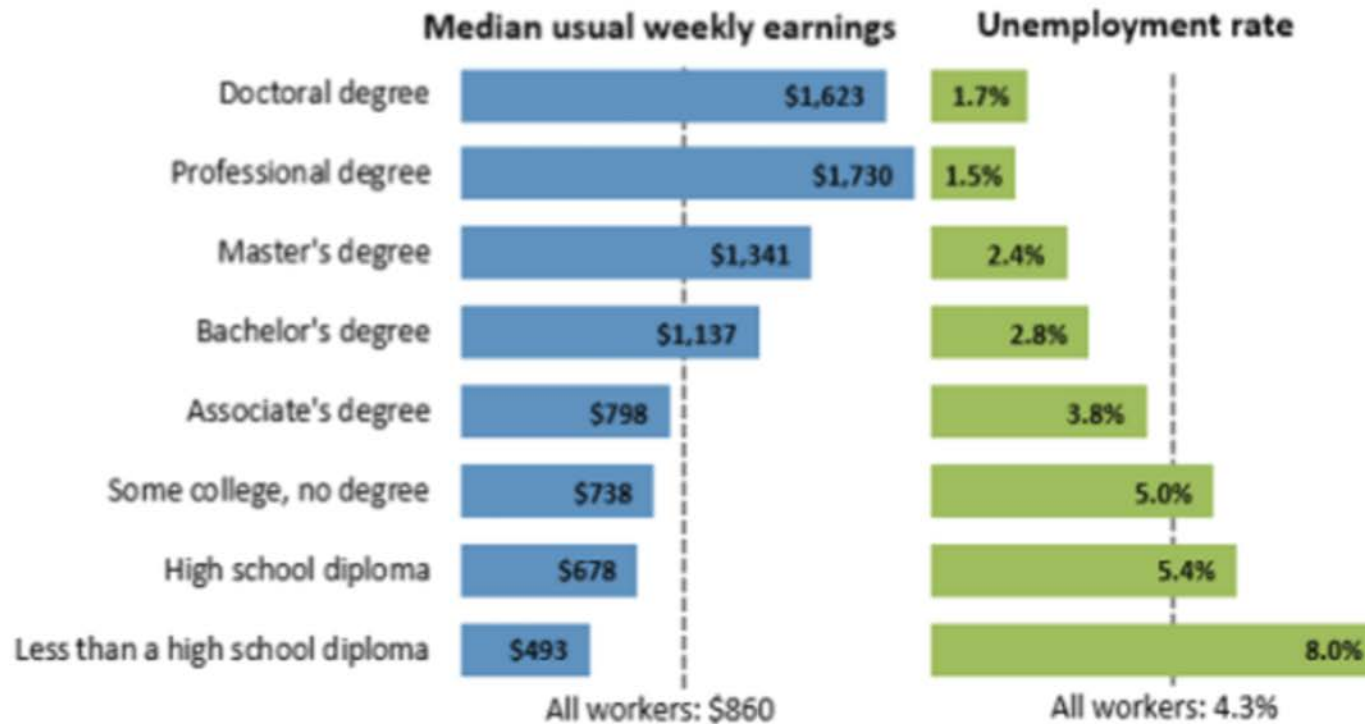

Additional Online Resources

Earnings and unemployment rates by educational attainment, 2015

Note: Data are for persons age 25 and over. Earnings are for full-time wage and salary workers.

Source: U.S. Bureau of Labor Statistics, Current Population Survey