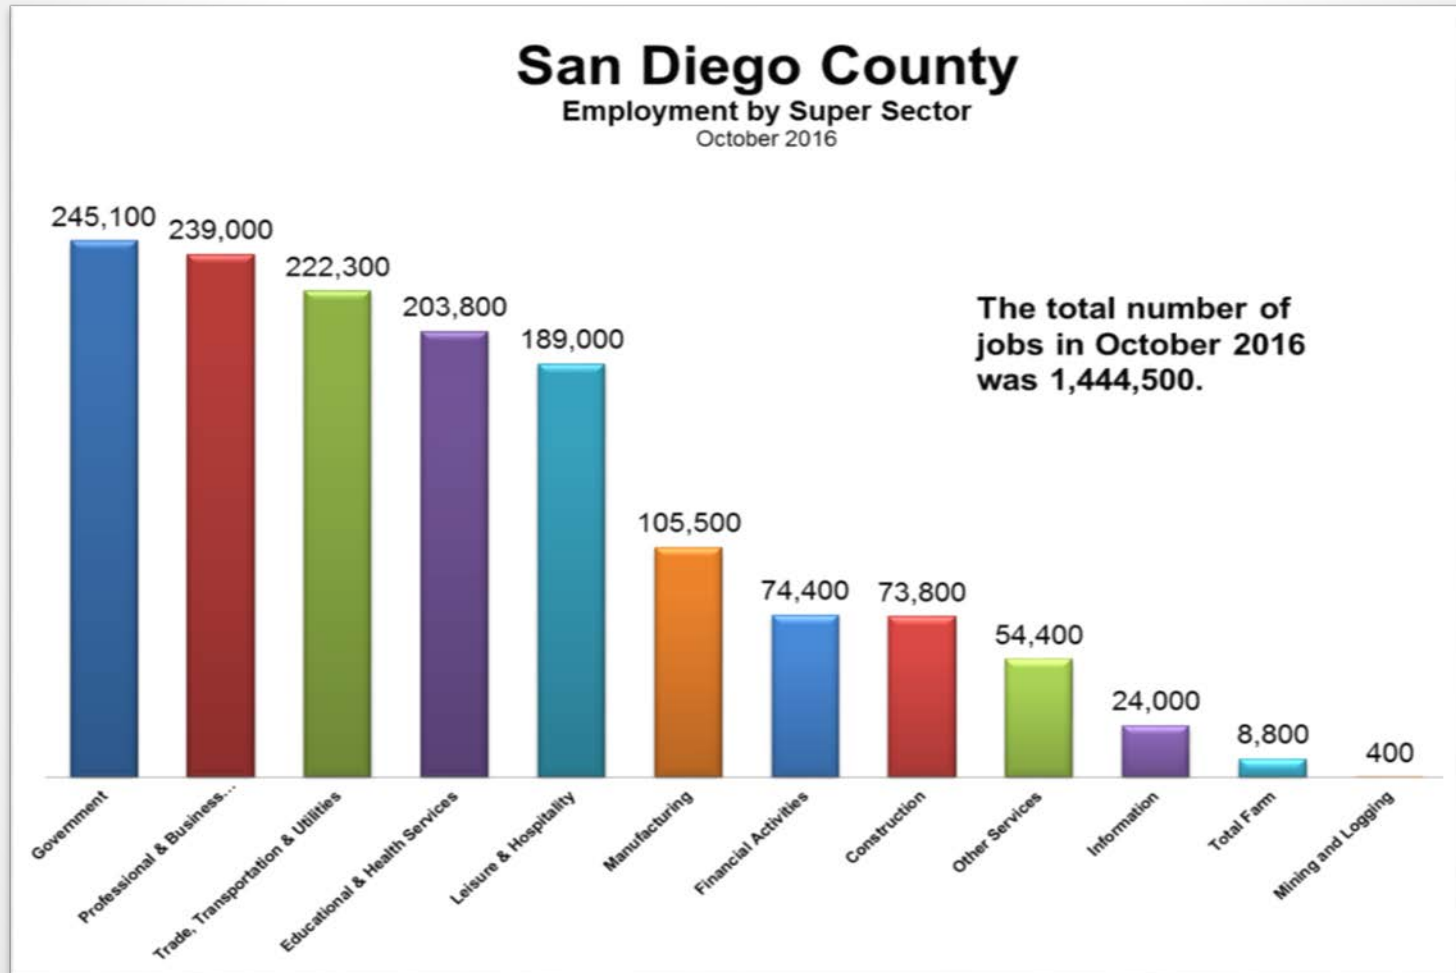

Are The Economic Conditions Right? Cont.

- What Industries are in my area?