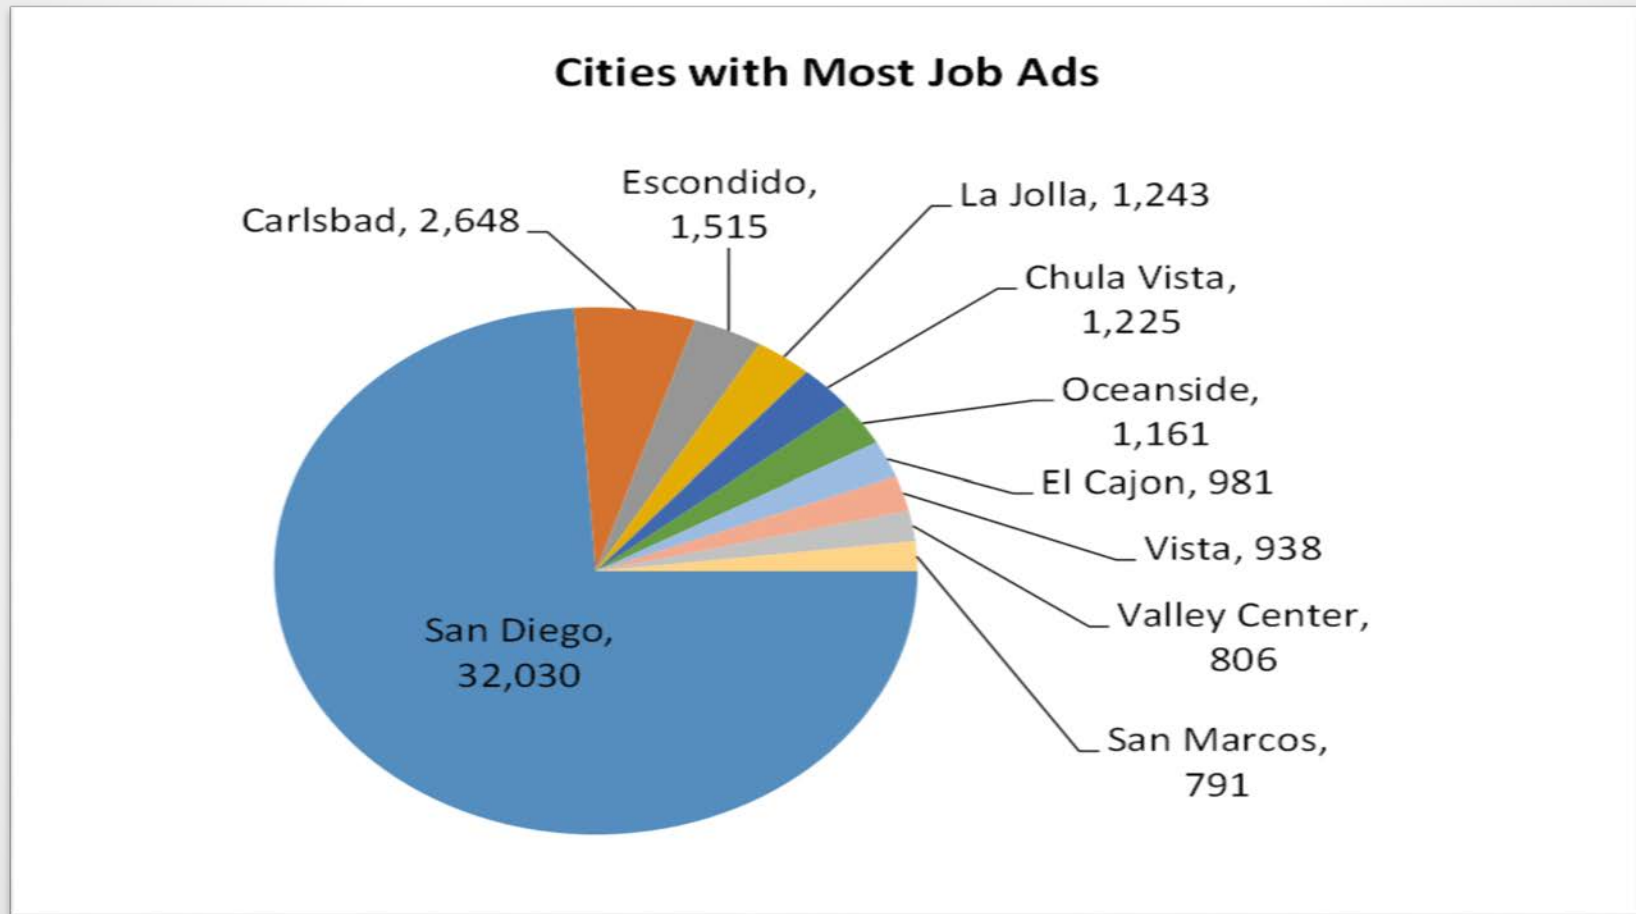

Are The Economic Conditions Right? Cont.

- What is the current demand for jobs in my area?

Employers with Most Job Ads

University of California, San Diego - 1736

Northrop Grumman - 688

Qualcomm - 445

Robert Half International - 410

Children's Hospital San Diego - 388

Kforce Professional Staffing, Inc. - 386

General Atomics - 384

Target Corporation - 371

Accenture - 364

Viasat - 364

Are The Economic Conditions Right? Cont.

- What is the current demand for jobs in my area?

Where to Access This Information

LMI Website

www.labormarketinfo.edd.ca.gov

Where to Access This Information

- From the homepage, select Job Seekers and Students

The screenshot shows the homepage of the State of California Employment Development Department. The header includes the EDD logo and navigation links: About EDD, Find a Job, File & Manage a Claim, Employer Services, and EDD News. A search bar is located in the top right corner. Below the header, there is a section for "Labor Market Information" with a brief description of the LMID's role. A table titled "California Labor Market Indicators" provides data for September and October 2016. A line chart titled "Unemployment Rate Trend" compares California's rate to the United States from 1980 to 2016. At the bottom, there are three categories of LMI: by Customer, by Subject, and by Geography. A red arrow points to the "LMI by Customer" category.